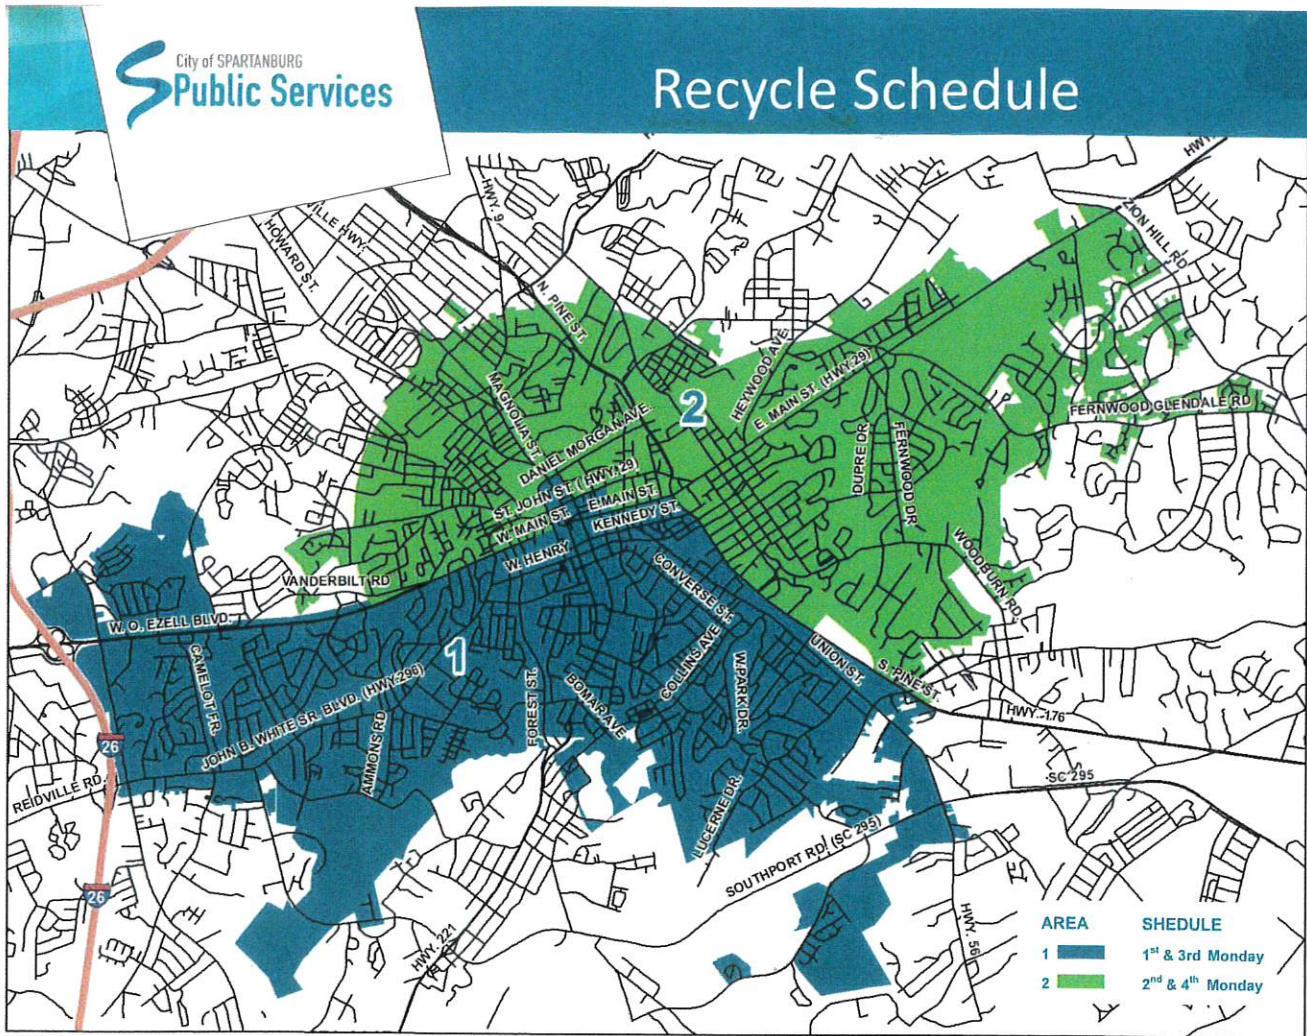

ADDITIONAL CART INFORMATION

If you need an additional recycling cart, you can request one for a fee. Complete and submit the online request form at cityofspartanburg.org/public-services/solid-waste.

Extra household recycling can be taken to any of Spartanburg County's 16 Recycling Collection Centers at no cost to City residents. To find a center near you, visit spartanburgcounty.org/493/Landfill-and-Recycling-Center-Hours.

COLLECTION MAP

- 864.596.3690
- 801A Union Street, Spartanburg, SC 29302
- cityofspartanburg.org