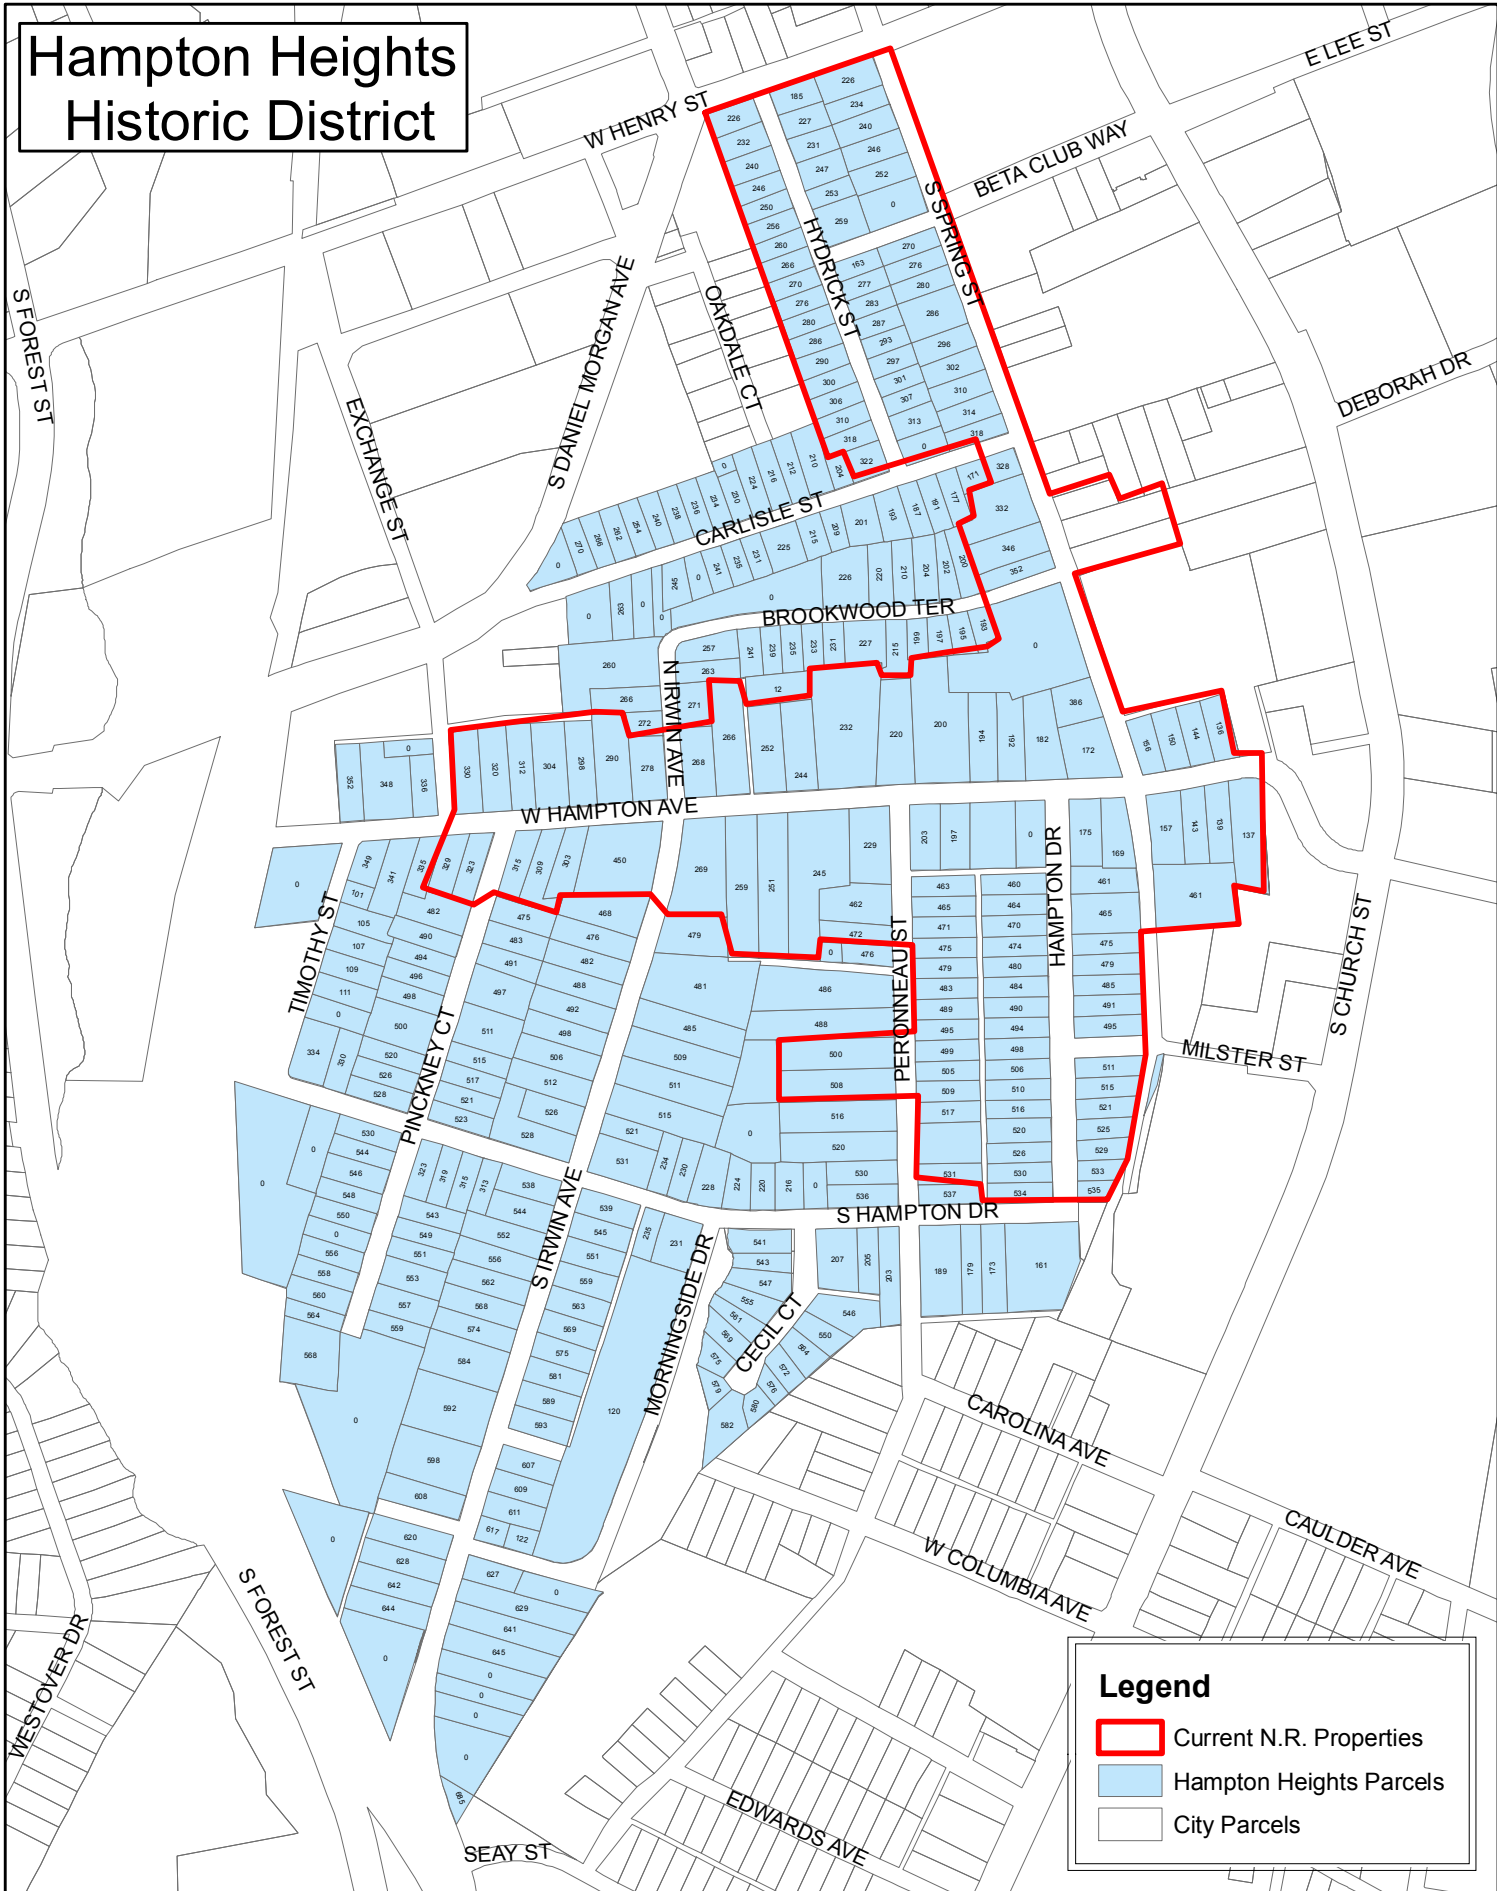

Hampton Heights Historic District

Legend

- Current N.R. Properties
- Hampton Heights Parcels
- City Parcels

0 100 200 400 600 800
Feet